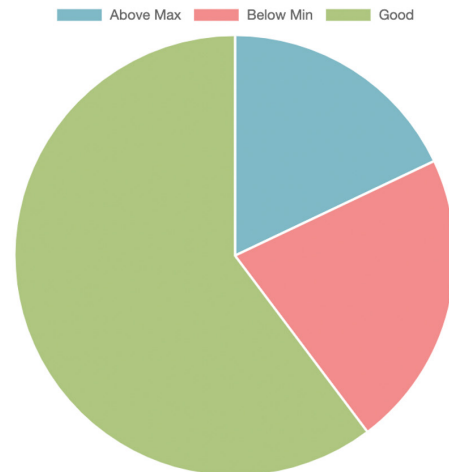

EVERY. DROP. COUNTS. – DOUBLE!

SUCCESS STORY: LANDSCAPE GARDEN OBERHAIN – IRRIGATION PLANNING (72 SENSORS)

PROJECT

The (botanical) landscape garden Oberhain has almost **8000 sqm** and is maintained by the owner. Since **50+ different plant species** “live” here, technical help is indispensable.

GOAL

Continuous monitoring of the various plants on the site, so that the **existing irrigation can be used optimally**. Sustainability in both energy and water consumption.

APPROACH

72 sensors were installed on the site and the **data collected and visualized with FLORJA**. Irrigation schedules and notifications are used to optimize irrigation/maintenance.

Status Report- Humidity

Show 50 entries

Search

S.No	Name	Customer	Street	ZIP	Humidity	Minimum	Maximum	Last measurement	Measurement
1	Hausumgang - Eiben (test-13-58)			61273	54	35	65	07-10-2022,20:03:54	Good
2	Beet an Hecke SG hinten (test-13-25)			61273	0	35	65	07-10-2022,15:01:09	Below Min
3	Nussbaum SG (test-13-36)			61273	46	35	65	07-10-2022,18:52:22	Good
4	Rosengang (test-13-66)			61273	56	25	50	07-10-2022,20:28:39	Above Max
5	Rhodos am Trampolin (test-13-5) VERLOREN			61273	0	35	65	01-07-2022,12:31:17	Below Min
6	Hecke SG hinten (test-13-24) VERLOREN			61273	0	35	65	01-07-2022,12:03:37	Below Min
7	Sichelbeet (test-13-18)			61273	0	35	65	06-09-2022,17:46:30	Below Min
8	RESERVE (test-13-78)			61273	0	35	65	15-07-2022,21:37:26	Below Min
9	Hecke LGO (test-13-21)			61273	55	35	65	07-10-2022,20:08:39	Good
10	Spitze Weg Heide-Felsengarten (test-13-53)			61273	68	35	65	07-10-2022,19:43:19	Above Max
11	Saxifraga an Birke SG (test-13-29)			61273	55	35	65	07-10-2022,19:06:16	Good

RESULT

The Oberhain (botanical) landscape garden is monitored with 70+ sensors in real time and both irrigation and fertilization are controlled intelligently or on demand with the data. Since the garden is **managed by only one person**, the dashboard and reports are especially important.